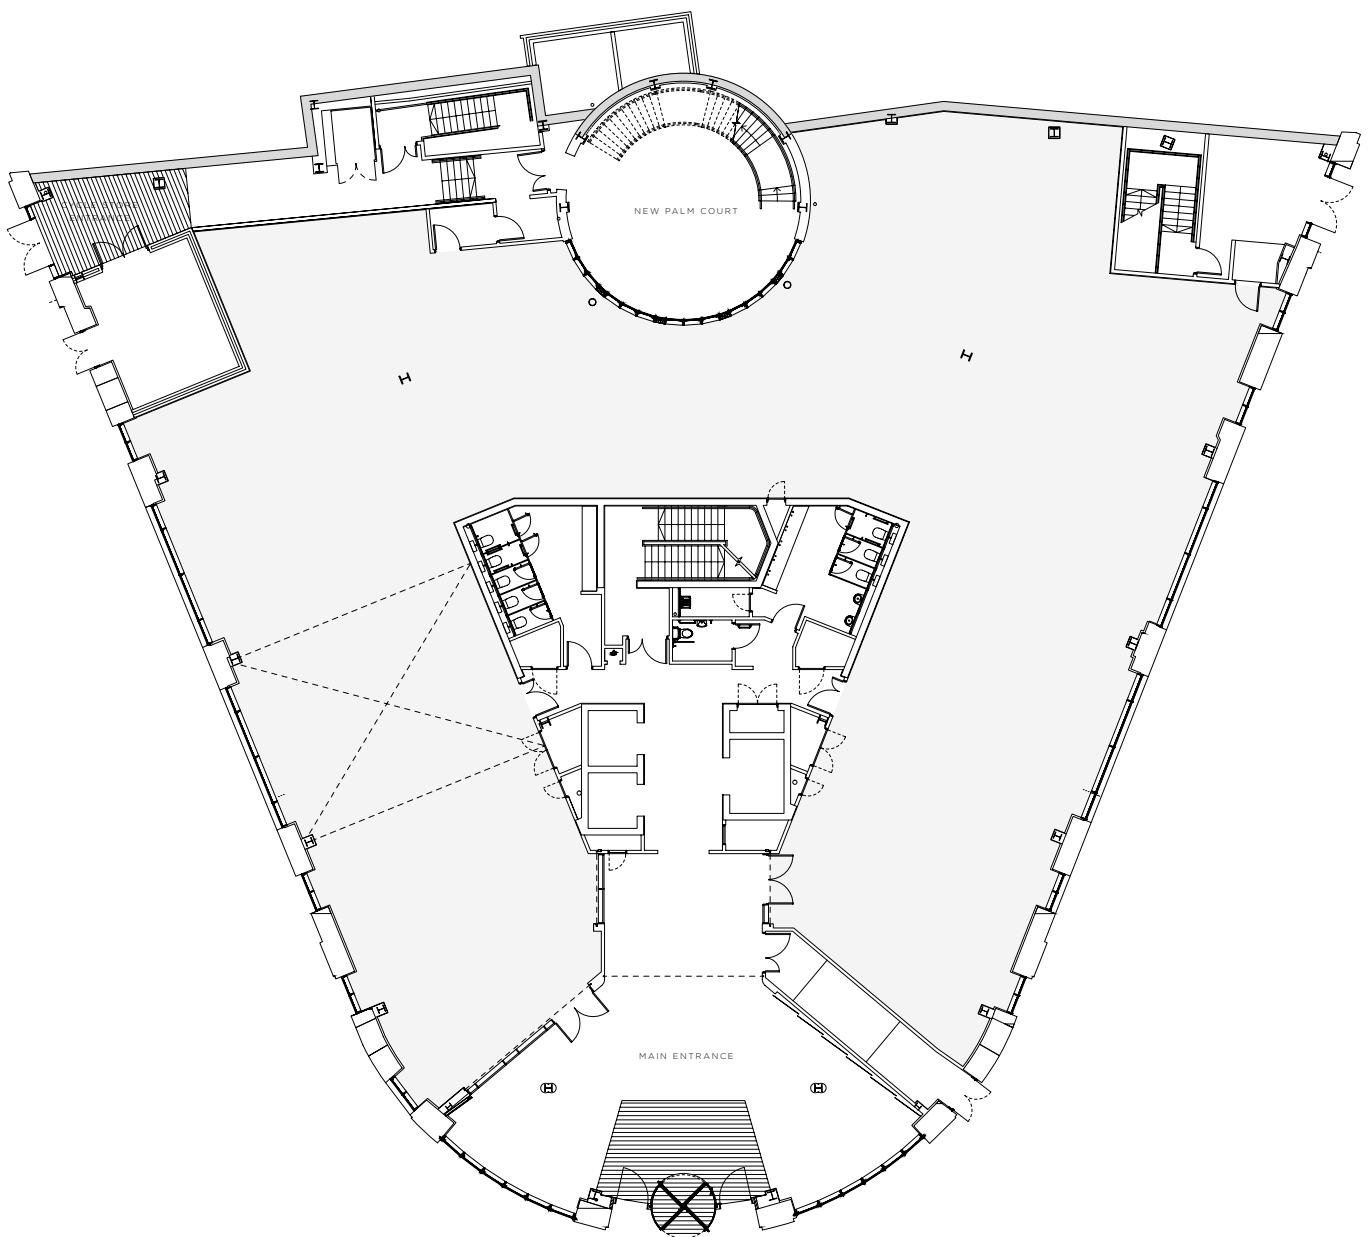

# MAJESTIC

CITY SQUARE LEEDS

Lower Ground

8,032 sq ft  
746 sq m

# MAJESTIC

CITY SQUARE LEEDS

Ground

8,830 sq ft  
820 sq m

Ground Foyer  
1,438 sq ft / 134 sq m

# MAJESTIC

First

CITY SQUARE LEEDS

11,072 sq ft  
1,029 sq m