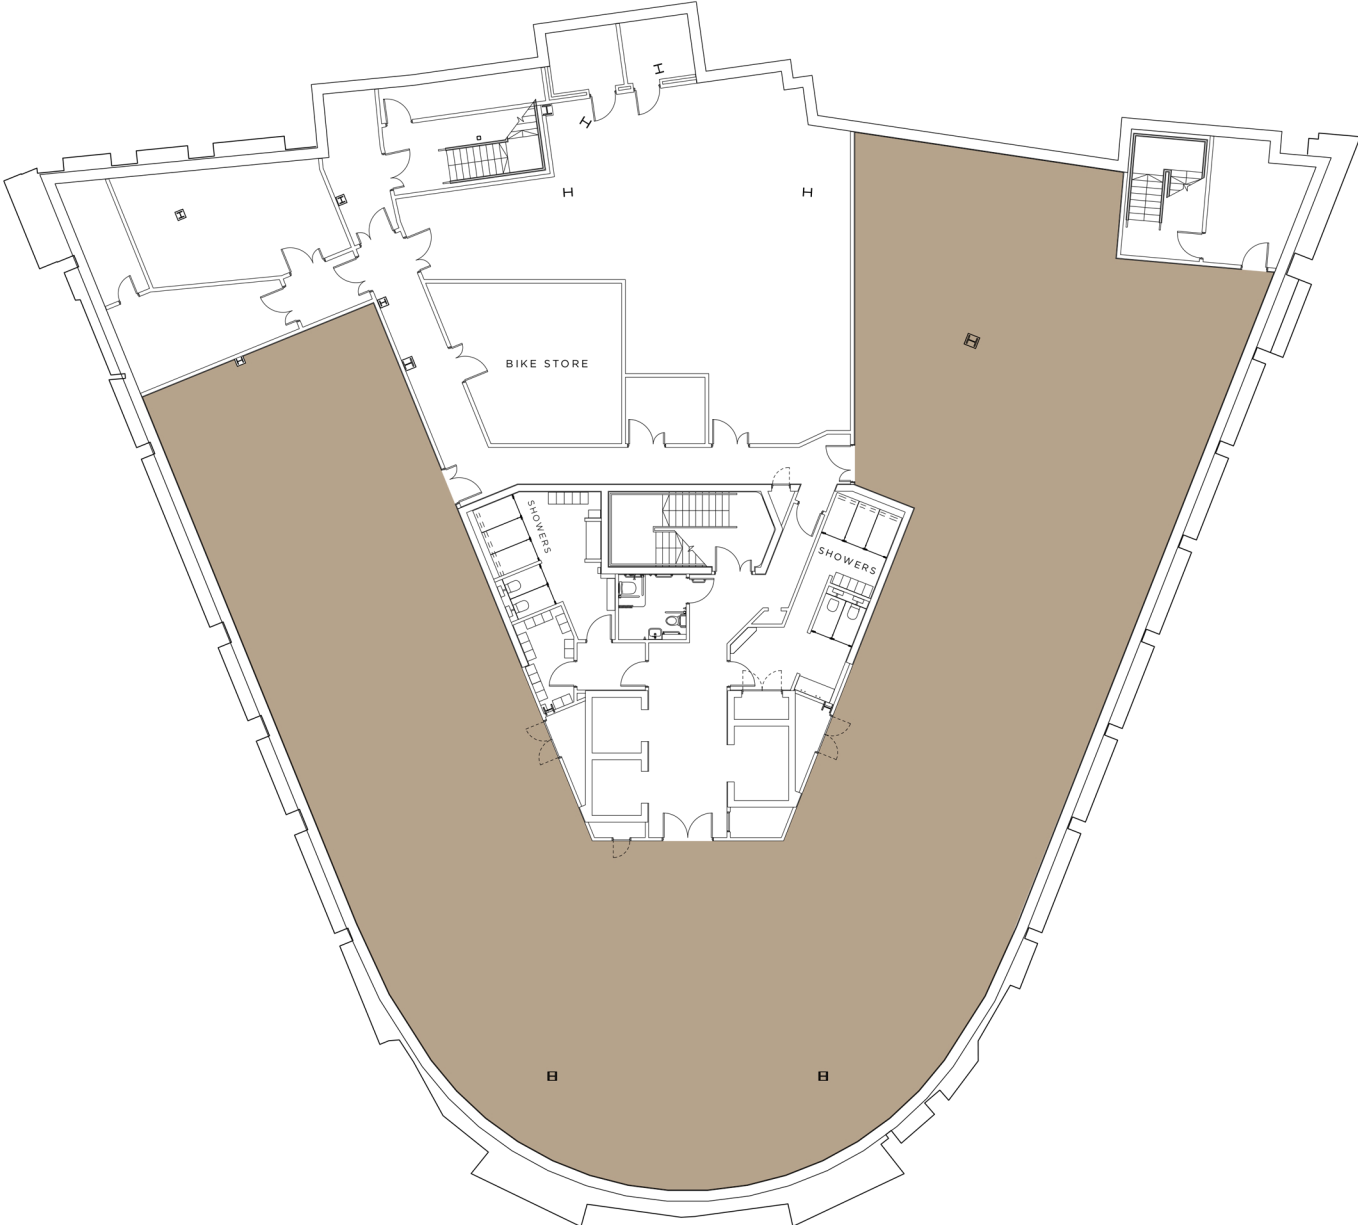

# MAJESTIC

CITY SQUARE LEEDS

Lower Ground

8,032 sq ft  
746 sq m

# MAJESTIC

CITY SQUARE LEEDS

Ground

8,830 sq ft  
820 sq m

Ground Foyer  
1,438 sq ft / 134 sq m

# MAJESTIC

First

CITY SQUARE LEEDS

11,072 sq ft  
1,029 sq m