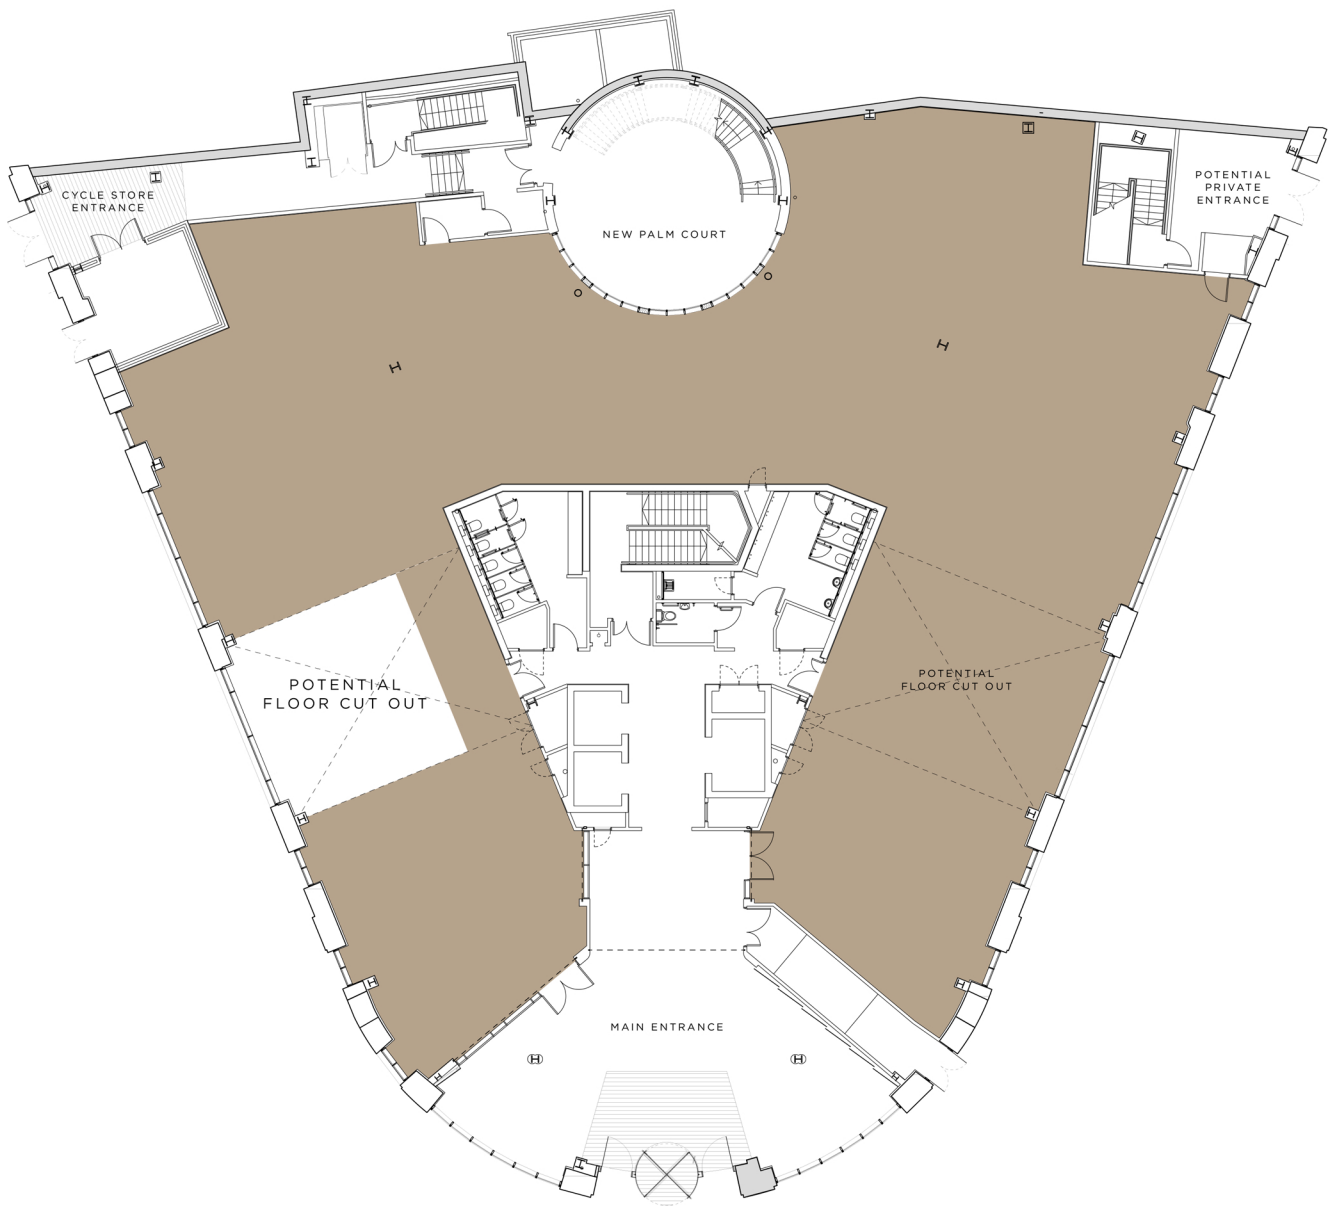

# MAJESTIC

CITY SQUARE LEEDS

Lower Ground

8,032 sq ft  
746 sq m

# MAJESTIC

CITY SQUARE LEEDS

Ground

8,830 sq ft  
820 sq m

Ground Foyer  
1,438 sq ft / 134 sq m

# MAJESTIC

First

CITY SQUARE LEEDS

11,072 sq ft  
1,029 sq m