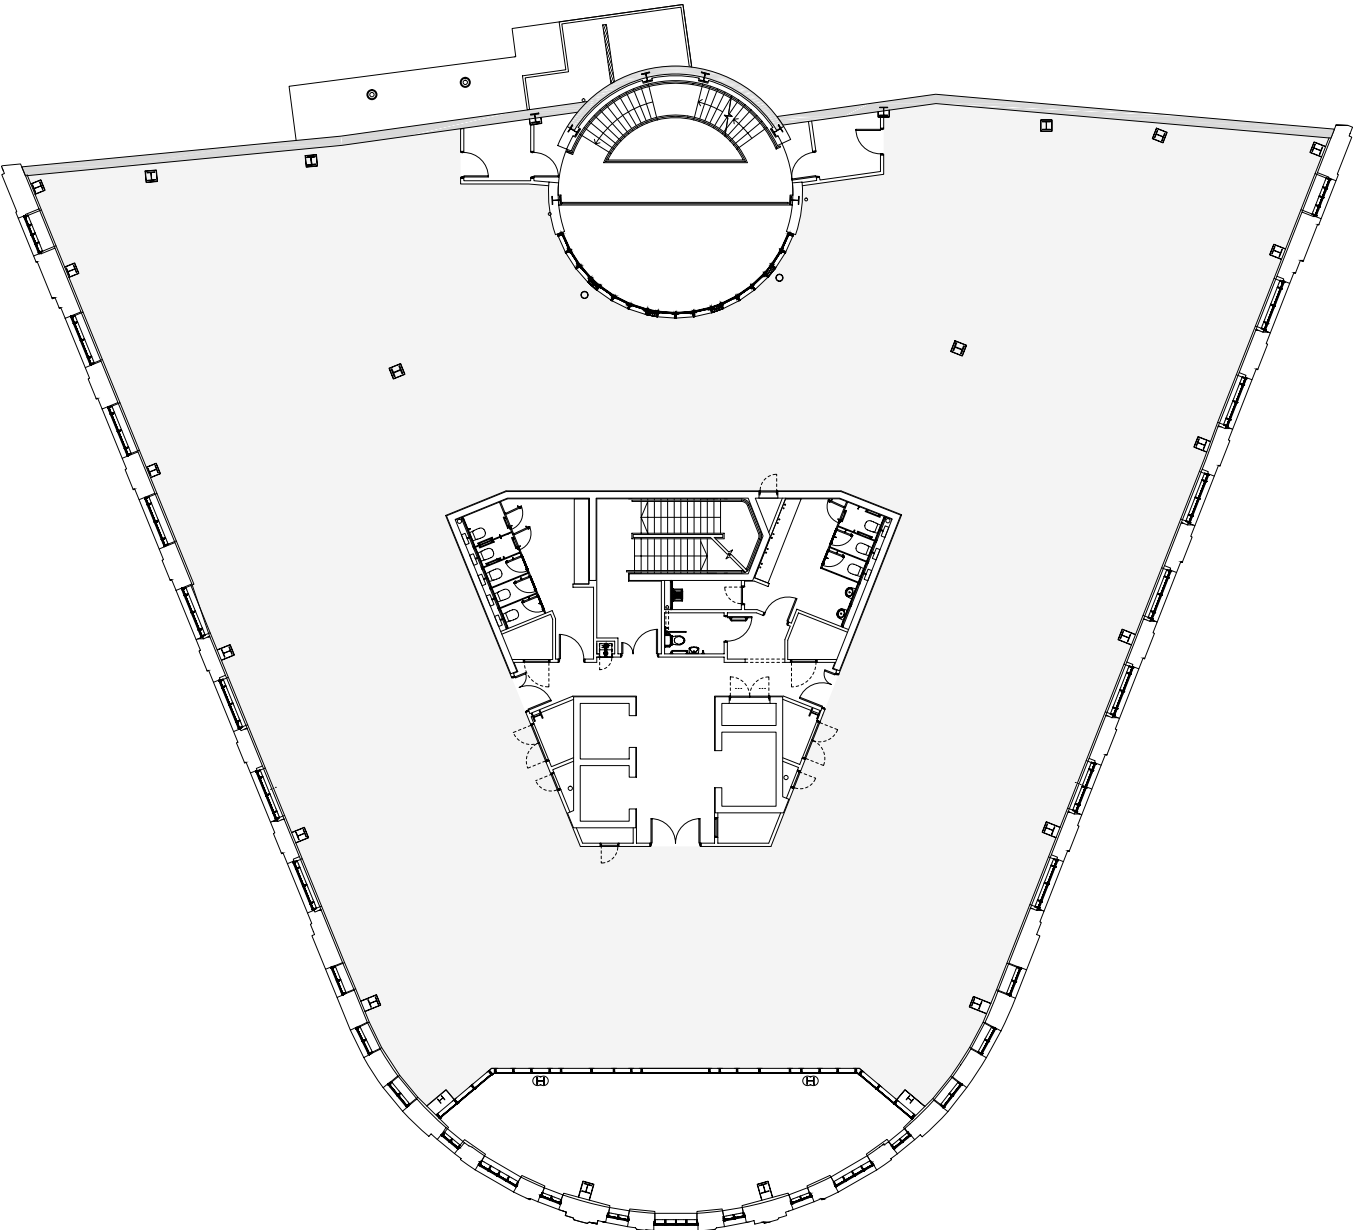

# MAJESTIC

CITY SQUARE LEEDS

Lower Ground

8,032 sq ft  
746 sq m

# MAJESTIC

CITY SQUARE LEEDS

Ground

8,830 sq ft  
820 sq m

Ground Foyer  
1,438 sq ft / 134 sq m

# MAJESTIC

First

CITY SQUARE LEEDS

11,072 sq ft  
1,029 sq m